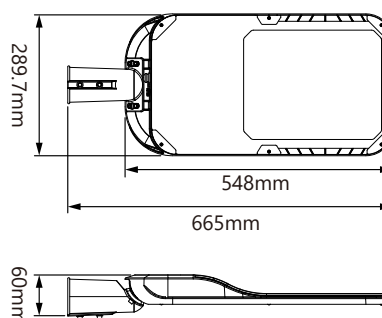

**MATERIAL**

Die-cast aluminum housing and tempered glass.

PRO	CRI ≥ 70	
IP65	50000h	T2
100-277V 50/60Hz		5 YEARS WARRANTY

DIMENSION DRAW

Model:	Urbano
Format:	Rectangular
Location:	Exterior
Wattage:	150W
Materials:	Aluminium
Led Color:	5000K
Product Dimension:	665*290*60mm
IP Code:	65
Fixation:	Surface
CRI :	70
Lumen Output:	22500LM
Frequency:	50/60 Hz
Beam Angle:	T2
Net Weight:	4.60 Kgs